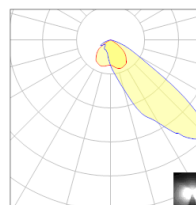

## Photometry

30°

60°

90°

120°

Asymmetric Light(30°\*90°)