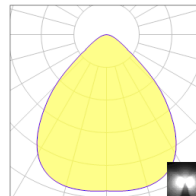

## Photometry

30°

60°

90°

120°

Asymmetric Light(30°\*90°)