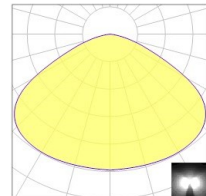

## Photometry

30°

60°

90°

120°

Asymmetric Light(30°\*90°)