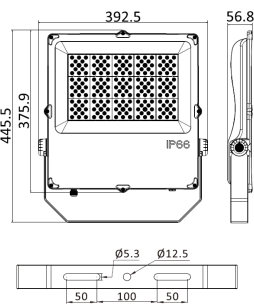

## Packing

SKU	PCS/CTN	Net Weight	Gross Weight	Dimension Weight	CBM
SMD OPTIC-FL020W	20	1.4 kg	35.0 kg	14.0 kg	L510*W365*H315 mm ≈0.070 m <sup>3</sup>
SMD OPTIC-FL030W	10	1.9 kg	20.0 kg	11.0 kg	L465*W305*H315 mm ≈0.055 m <sup>3</sup>
SMD OPTIC-FL050W	10	2.8 kg	29.0 kg	16.0 kg	L588*W360*H315 mm ≈0.079 m <sup>3</sup>
SMD OPTIC-FL080W	10	3.0 kg	31.0 kg	16.0 kg	L588*W360*H315 mm ≈0.079 m <sup>3</sup>
SMD OPTIC-FL100W	1	4.8 kg	5.3 kg	6.0 kg	L440*W420*H115 mm ≈0.028 m <sup>3</sup>
SMD OPTIC-FL150W	1	6.0 kg	6.7 kg	6.0 kg	L490*W420*H115 mm ≈0.031 m <sup>3</sup>
SMD OPTIC-FL200W	1	7.0 kg	7.8 kg	7.0 kg	L540*W420*H115 mm ≈0.034 m <sup>3</sup>
SMD OPTIC-FL240W	1	7.2 kg	8.0 kg	7.0 kg	L540*W420*H115 mm ≈0.034 m <sup>3</sup>
SMD OPTIC-FL300W	1	9.5 kg	11.0 kg	10.0 kg	L580*W550*H115 mm ≈0.048 m <sup>3</sup>

## Dimension (unit: mm)

SMD OPTIC-FL020W

SMD OPTIC-FL030W

SMD OPTIC-FL050/80W

SMD OPTIC-FL100W

SMD OPTIC-FL150W

SMD OPTIC-FL200/240W

SMD OPTIC-FL300W