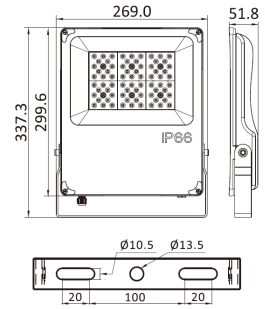

## Packing

SKU	PCS/CTN	Net Weight	Gross Weight	Dimension Weight	CBM
SMD OPTIC-FL020W	20	1.4 kg	35.0 kg	14.0 kg	L510*W365*H315 mm ≈0.070 m <sup>3</sup>
SMD OPTIC-FL030W	10	1.9 kg	20.0 kg	11.0 kg	L465*W305*H315 mm ≈0.055 m <sup>3</sup>
SMD OPTIC-FL050W	10	2.8 kg	29.0 kg	16.0 kg	L588*W360*H315 mm ≈0.079 m <sup>3</sup>
SMD OPTIC-FL080W	10	3.0 kg	31.0 kg	16.0 kg	L588*W360*H315 mm ≈0.079 m <sup>3</sup>
SMD OPTIC-FL100W	1	4.8 kg	5.3 kg	6.0 kg	L440*W420*H115 mm ≈0.028 m <sup>3</sup>
SMD OPTIC-FL150W	1	6.0 kg	6.7 kg	6.0 kg	L490*W420*H115 mm ≈0.031 m <sup>3</sup>
SMD OPTIC-FL200W	1	7.0 kg	7.8 kg	7.0 kg	L540*W420*H115 mm ≈0.034 m <sup>3</sup>
SMD OPTIC-FL240W	1	7.2 kg	8.0 kg	7.0 kg	L540*W420*H115 mm ≈0.034 m <sup>3</sup>
SMD OPTIC-FL300W	1	9.5 kg	11.0 kg	10.0 kg	L580*W550*H115 mm ≈0.048 m <sup>3</sup>

## Dimension (unit: mm)

SMD OPTIC-FL020W

SMD OPTIC-FL030W

SMD OPTIC-FL050/80W

SMD OPTIC-FL100W

SMD OPTIC-FL150W

SMD OPTIC-FL200/240W

SMD OPTIC-FL300W