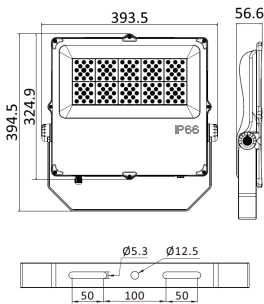

## Packing

SKU	PCS/CTN	Net Weight	Gross Weight	Dimension Weight	CBM
SMD OPTIC-FL020W	20	1.4 kg	35.0 kg	14.0 kg	L510*W365*H315 mm ≈0.070 m <sup>3</sup>
SMD OPTIC-FL030W	10	1.9 kg	20.0 kg	11.0 kg	L465*W305*H315 mm ≈0.055 m <sup>3</sup>
SMD OPTIC-FL050W	10	2.8 kg	29.0 kg	16.0 kg	L588*W360*H315 mm ≈0.079 m <sup>3</sup>
SMD OPTIC-FL080W	10	3.0 kg	31.0 kg	16.0 kg	L588*W360*H315 mm ≈0.079 m <sup>3</sup>
SMD OPTIC-FL100W	1	4.8 kg	5.3 kg	6.0 kg	L440*W420*H115 mm ≈0.028 m <sup>3</sup>
SMD OPTIC-FL150W	1	6.0 kg	6.7 kg	6.0 kg	L490*W420*H115 mm ≈0.031 m <sup>3</sup>
SMD OPTIC-FL200W	1	7.0 kg	7.8 kg	7.0 kg	L540*W420*H115 mm ≈0.034 m <sup>3</sup>
SMD OPTIC-FL240W	1	7.2 kg	8.0 kg	7.0 kg	L540*W420*H115 mm ≈0.034 m <sup>3</sup>
SMD OPTIC-FL300W	1	9.5 kg	11.0 kg	10.0 kg	L580*W550*H115 mm ≈0.048 m <sup>3</sup>

## Dimension (unit: mm)

SMD OPTIC-FL020W

SMD OPTIC-FL030W

SMD OPTIC-FL050/80W

SMD OPTIC-FL100W

SMD OPTIC-FL150W

SMD OPTIC-FL200/240W

SMD OPTIC-FL300W