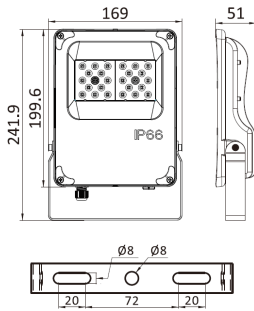

Dimension (unit: mm)

SMD OPTIC-FL020W