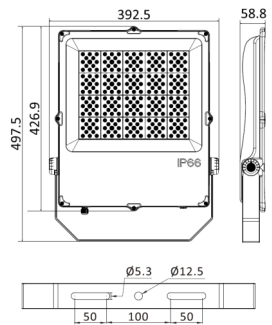

## Packing

SKU	PCS/CTN	Net Weight	Gross Weight	Dimension Weight	CBM
SMD OPTIC-FL020W	20	1.4 kg	35.0 kg	14.0 kg	L510*W365*H315 mm ≈0.070 m <sup>3</sup>
SMD OPTIC-FL030W	10	1.9 kg	20.0 kg	11.0 kg	L465*W305*H315 mm ≈0.055 m <sup>3</sup>
SMD OPTIC-FL050W	10	2.8 kg	29.0 kg	16.0 kg	L588*W360*H315 mm ≈0.079 m <sup>3</sup>
SMD OPTIC-FL080W	10	3.0 kg	31.0 kg	16.0 kg	L588*W360*H315 mm ≈0.079 m <sup>3</sup>
SMD OPTIC-FL100W	1	4.8 kg	5.3 kg	6.0 kg	L440*W420*H115 mm ≈0.028 m <sup>3</sup>
SMD OPTIC-FL150W	1	6.0 kg	6.7 kg	6.0 kg	L490*W420*H115 mm ≈0.031 m <sup>3</sup>
SMD OPTIC-FL200W	1	7.0 kg	7.8 kg	7.0 kg	L540*W420*H115 mm ≈0.034 m <sup>3</sup>
SMD OPTIC-FL240W	1	7.2 kg	8.0 kg	7.0 kg	L540*W420*H115 mm ≈0.034 m <sup>3</sup>
SMD OPTIC-FL300W	1	9.5 kg	11.0 kg	10.0 kg	L580*W550*H115 mm ≈0.048 m <sup>3</sup>

## Dimension (unit: mm)

SMD OPTIC-FL020W

SMD OPTIC-FL030W

SMD OPTIC-FL050/80W

SMD OPTIC-FL100W

SMD OPTIC-FL150W

SMD OPTIC-FL200/240W

SMD OPTIC-FL300W