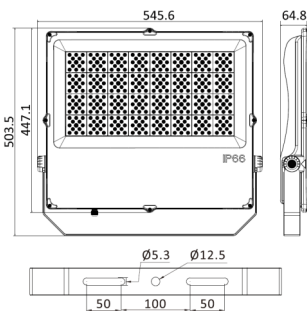

## Packing

SKU	PCS/CTN	Net Weight	Gross Weight	Dimension Weight	CBM
SMD OPTIC-FL020W	20	1.4 kg	35.0 kg	14.0 kg	L510*W365*H315 mm ≈0.070 m <sup>3</sup>
SMD OPTIC-FL030W	10	1.9 kg	20.0 kg	11.0 kg	L465*W305*H315 mm ≈0.055 m <sup>3</sup>
SMD OPTIC-FL050W	10	2.8 kg	29.0 kg	16.0 kg	L588*W360*H315 mm ≈0.079 m <sup>3</sup>
SMD OPTIC-FL080W	10	3.0 kg	31.0 kg	16.0 kg	L588*W360*H315 mm ≈0.079 m <sup>3</sup>
SMD OPTIC-FL100W	1	4.8 kg	5.3 kg	6.0 kg	L440*W420*H115 mm ≈0.028 m <sup>3</sup>
SMD OPTIC-FL150W	1	6.0 kg	6.7 kg	6.0 kg	L490*W420*H115 mm ≈0.031 m <sup>3</sup>
SMD OPTIC-FL200W	1	7.0 kg	7.8 kg	7.0 kg	L540*W420*H115 mm ≈0.034 m <sup>3</sup>
SMD OPTIC-FL240W	1	7.2 kg	8.0 kg	7.0 kg	L540*W420*H115 mm ≈0.034 m <sup>3</sup>
SMD OPTIC-FL300W	1	9.5 kg	11.0 kg	10.0 kg	L580*W550*H115 mm ≈0.048 m <sup>3</sup>

## Dimension (unit: mm)

SMD OPTIC-FL020W

SMD OPTIC-FL030W

SMD OPTIC-FL050/80W

SMD OPTIC-FL100W

SMD OPTIC-FL150W

SMD OPTIC-FL200/240W

SMD OPTIC-FL300W