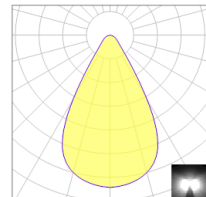

## Key Features

**Efficacy:** Up to 140 LPW

**LED Chip:** LUMILEDS

**SDCM:** <5

**Beam Angle:** 30°/60°/90°/120°/Asymmetric Light (30°\*90°)

**IP/IK Rated:** IP66/IK07

**Installation:** Bracket

**Warranty:** 5 years

## Photometry

30°

60°

90°

120°

Asymmetric Light(30°\*90°)