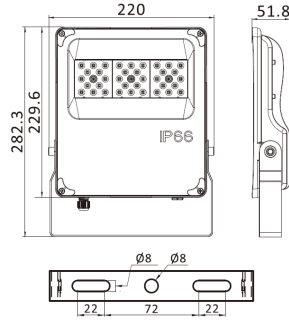

SMD OPTIC-FL030W