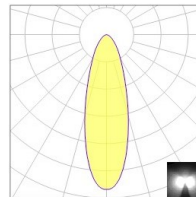

## Key Features

**Efficacy:** Up to 140 LPW

**LED Chip:** LUMILEDS

**SDCM:** <5

**Beam Angle:** 30°/60°/90°/120°/Asymmetric Light (30°\*90°)

**IP/IK Rated:** IP66/IK07

**Installation:** Bracket

**Warranty:** 5 years

## Photometry

30°

60°

90°

120°

Asymmetric Light(30°\*90°)